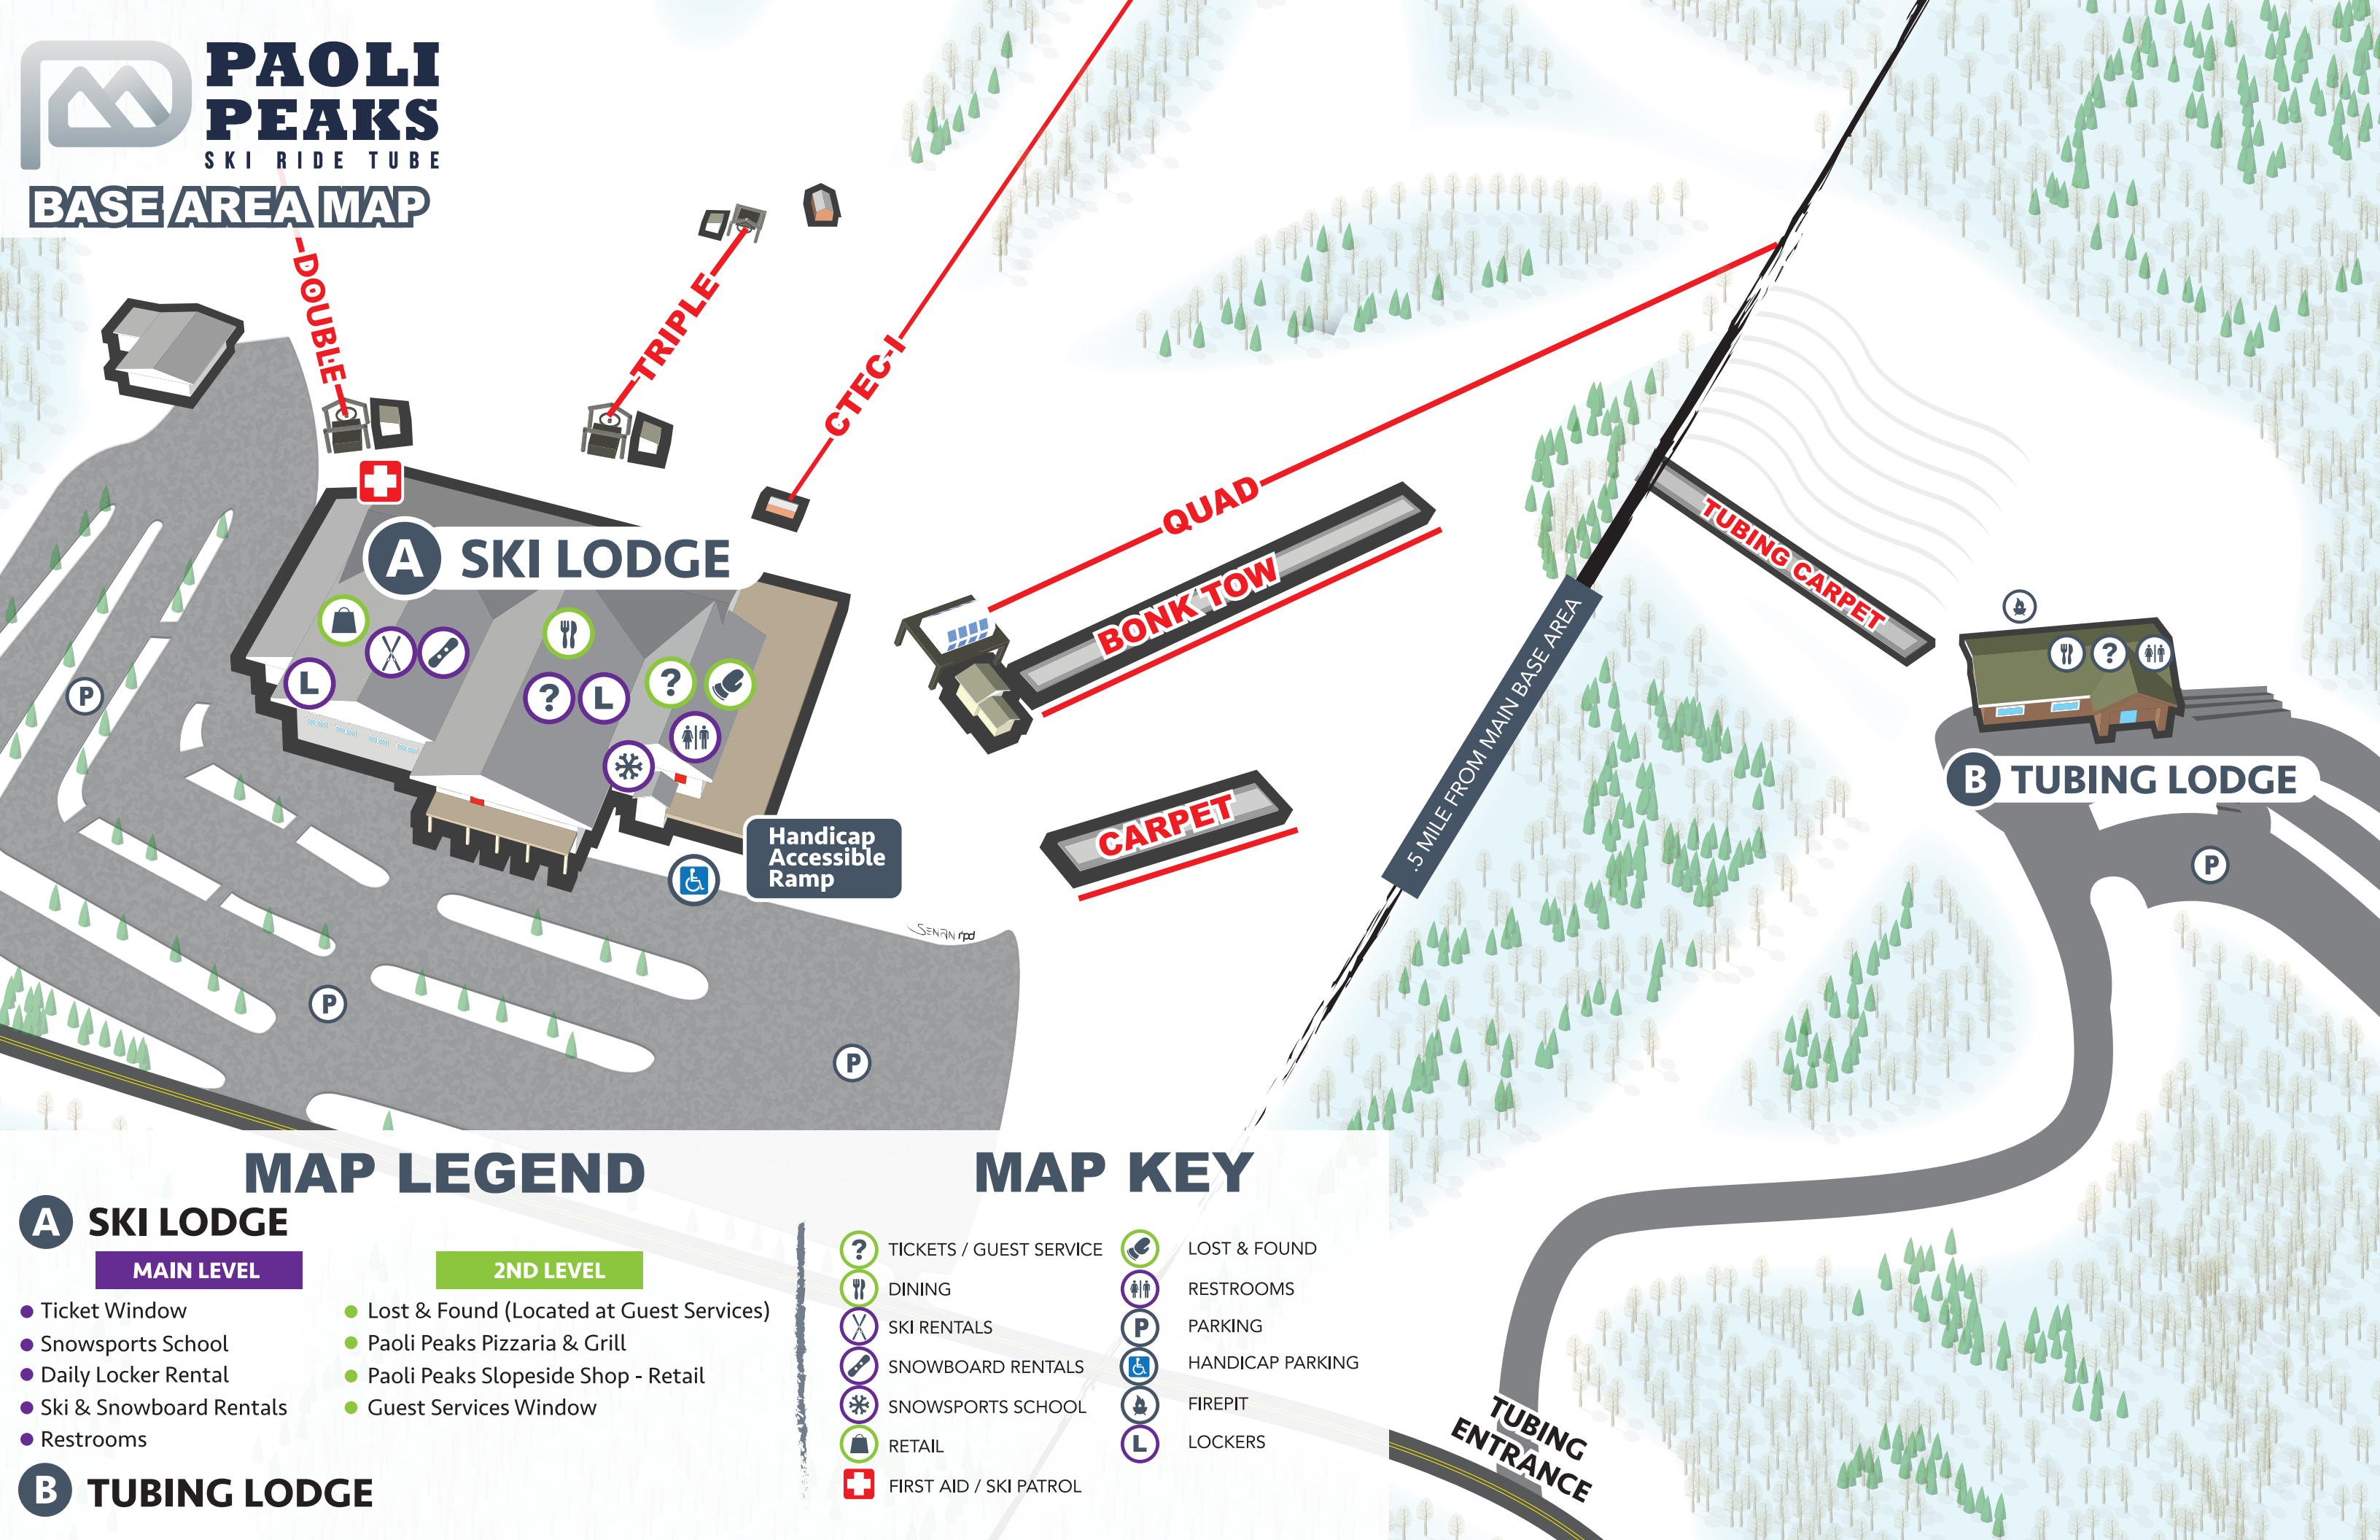

PAOLI PEAKS

SKI RIDE TUBE

BASE AREA MAP

MAP LEGEND

A SKI LODGE

MAIN LEVEL

- Ticket Window
- Snowsports School
- Daily Locker Rental
- Ski & Snowboard Rentals
- Restrooms

2ND LEVEL

- Lost & Found (Located at Guest Services)
- Paoli Peaks Pizzeria & Grill
- Paoli Peaks Slopeside Shop - Retail
- Guest Services Window

B TUBING LODGE

MAP KEY

- | | | | |
|-----|-------------------------|-----|------------------|
| ● ? | TICKETS / GUEST SERVICE | ● ? | LOST & FOUND |
| ● ? | DINING | ● ? | RESTROOMS |
| ● ? | SKI RENTALS | ● P | PARKING |
| ● ? | SNOWBOARD RENTALS | ● ? | HANDICAP PARKING |
| ● ? | SNOWSPORTS SCHOOL | ● ? | FIREPIT |
| ● ? | RETAIL | ● L | LOCKERS |
| ● + | FIRST AID / SKI PATROL | | |